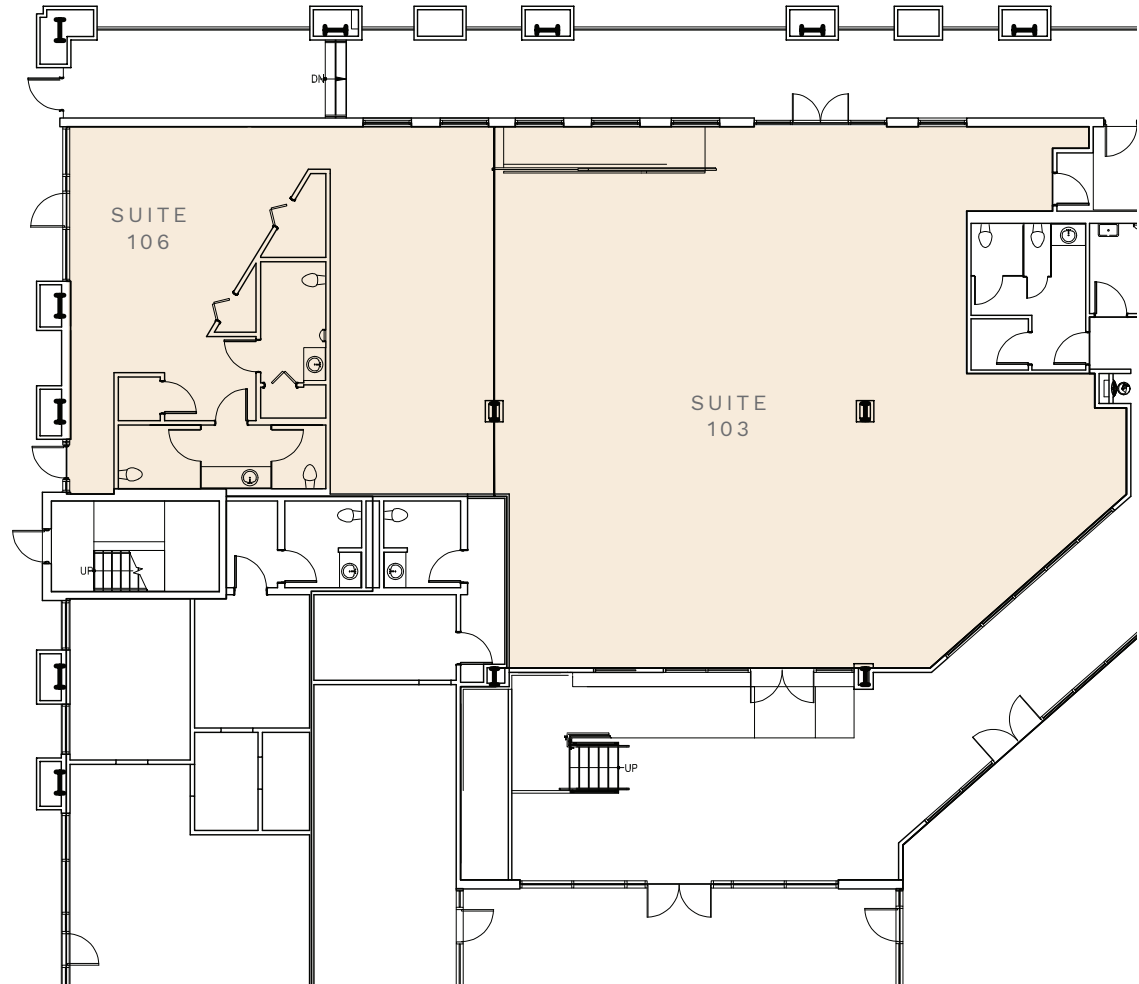

Suite Pav 103/106

3,217 RSF

SUITE PAV 103*

1,729 RSF

SUITE PAV 106*

4,946 RSF

COMBINED
SUITE PAV 103 & 106

TOUR SUITES
PAV 103-106

*Pavilion Suites 103 & 106 have the option to combine for a total of 4,946 RSF