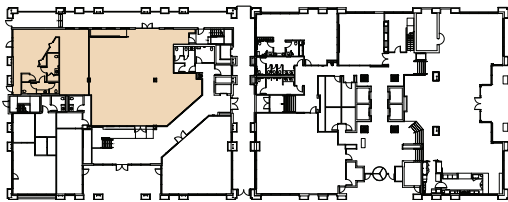

Suite Pav 103/106

3,217 RSF

SUITE PAV 103*

1,729 RSF

SUITE PAV 106*

4,946 RSF

COMBINED
SUITE PAV 103 & 106

TOUR SUITES
PAV 103-106

*Pavilion Suites 103 & 106 have the option to combine for a total of 4,946 RSF